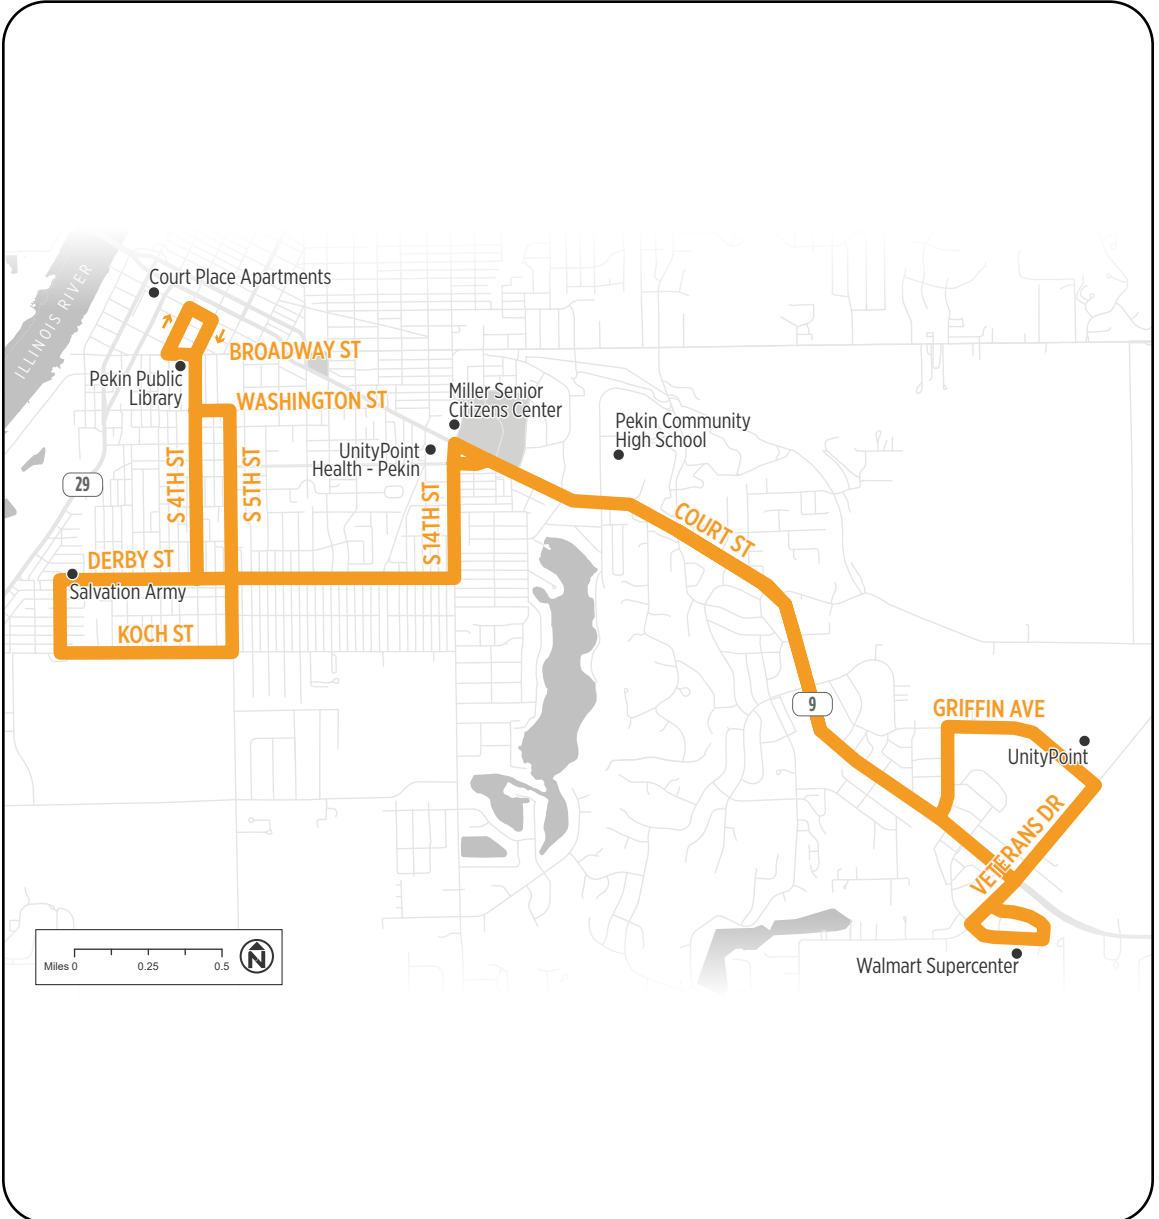

18

#18-Pekin South

#18-PEKIN SOUTH

Times are approximate and may vary due to weather, road, and traffic conditions.

LEAVE TAZEWELL CTY. COURTHOUSE	DERBY & HOFF	DERBY & 11TH STREET	ARRIVE WALMART PEKIN	LEAVE WALMART PEKIN	GRIFFIN & VETERANS/ UNITY POINT PEKIN	DERBY & 11TH STREET	DERBY & HOFF	ARRIVE TAZEWELL CTY. COURTHOUSE
MONDAY thru FRIDAY								
6:45	6:49	6:54	7:10	7:10	7:12	7:24	7:29	7:35
7:45	7:49	7:54	8:10	8:10	8:12	8:24	8:29	8:35
8:45	8:49	8:54	9:10	9:10	9:12	9:24	9:29	9:35
9:45	9:49	9:54	10:10	10:10	10:12	10:24	10:29	10:35
10:45	10:49	10:54	11:10	11:10	11:12	11:24	11:29	11:35
11:45	11:49	11:54	12:10	12:10	12:12	12:24	12:29	12:35
12:45	12:49	12:54	1:10	1:10	1:12	1:24	1:29	1:35
1:45	1:49	1:54	2:10	2:10	2:12	2:24	2:29	2:35
2:45	2:49	2:54	3:10	3:10	3:12	3:24	3:29	3:35
3:45	3:49	3:54	4:10	4:10	4:12	4:24	4:29	4:35
4:45	4:49	4:54	5:10	5:10	5:12	5:24	5:29	5:35
5:45	5:49	5:54	6:10G					

LIGHTFACE denotes A.M. times

BOLDFACE denotes P.M. times