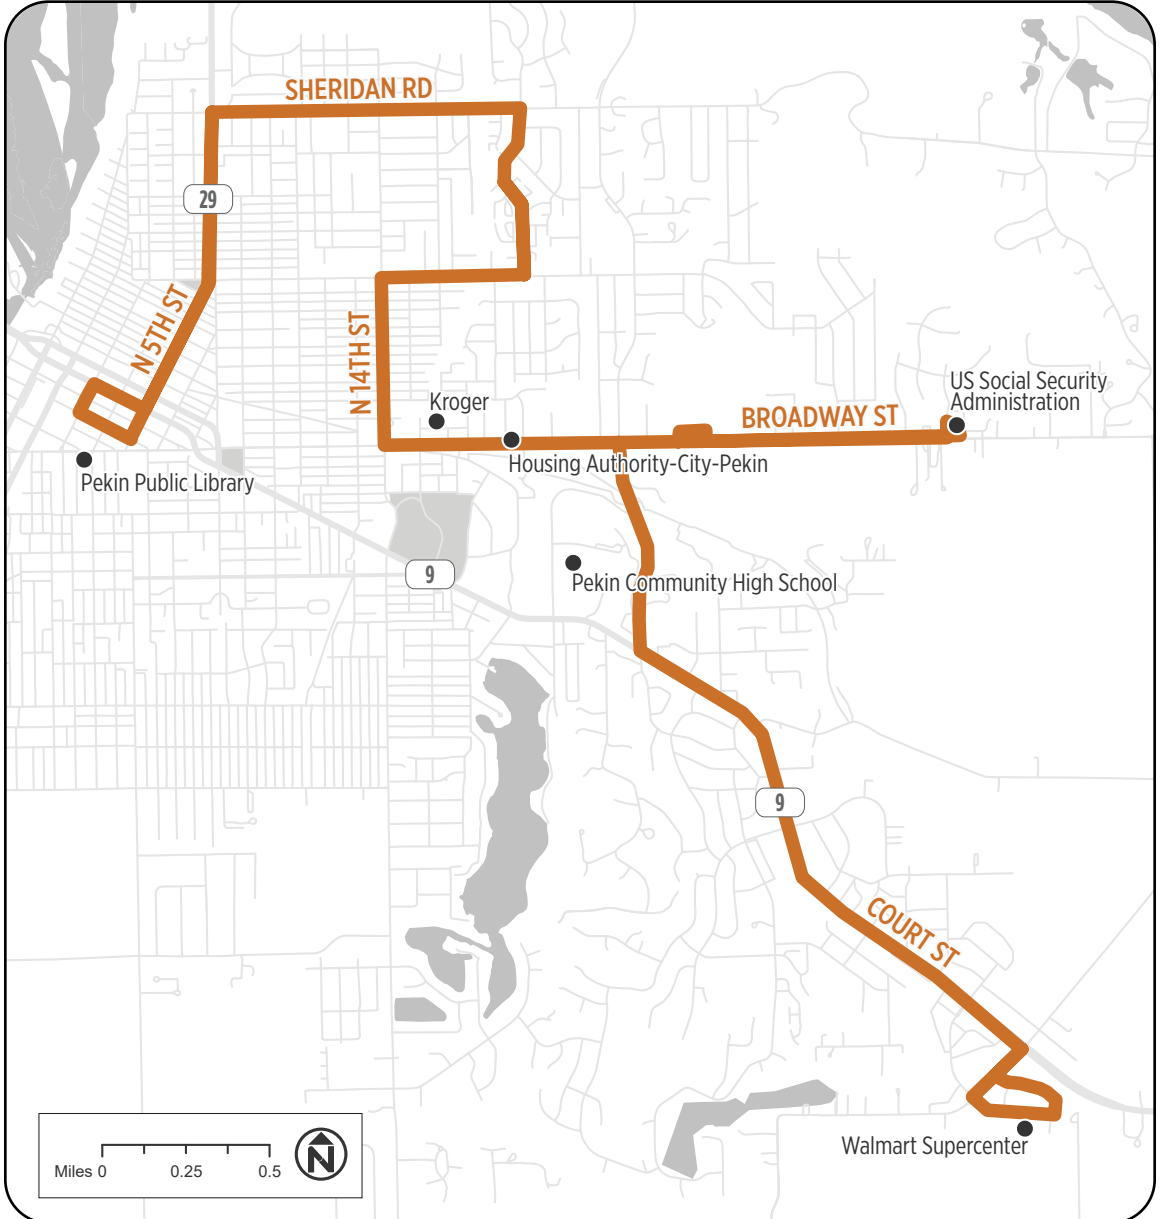

17

#17-Pekin North

#17-PEKIN NORTH

Times are approximate and may vary due to weather, road, and traffic conditions.

LEAVE TAZEWELL CTY. COURTHOUSE	SHERIDAN & FLORENCE	SOCIAL SECURITY OFFICE-PEKIN	BROOK MEADOWS APT	UAW TOWER	ARRIVE WALMART PEKIN	LEAVE WALMART PEKIN	UAW TOWER	SOCIAL SECURITY OFFICE	BROOK MEADOWS APT	ARRIVE TAZEWELL CTY. COURTHOUSE
MONDAY thru FRIDAY										
6:45	6:51		6:59	7:01	7:06	7:15	7:22		7:24	7:38
7:45	7:51		7:59	8:01	8:06	8:15	8:22		8:24	8:38
8:45	8:51	9:00	9:01	9:03	9:08	9:15	9:22		9:24	9:38
9:45	9:51		9:59	10:01	10:06	10:15	10:22	10:25	10:26	10:40
10:45	10:51	11:00	11:01	11:03	11:08	11:15	11:22		11:24	11:38
11:45	11:51		11:59	12:01	12:06	12:15	12:22	12:25	12:26	12:40
12:45	12:51	1:00	1:01	1:03	1:08	1:15	1:22		1:24	1:38
1:45	1:51		1:59	2:01	2:06	2:15	2:22	2:25	2:26	2:40
2:45	2:51		2:59	3:01	3:06	3:15	3:22		3:24	3:38
3:45	3:51		3:59	4:01	4:06	4:15	4:22		4:24	4:38
4:45	4:51		4:59	5:01	5:06	5:15	5:22		5:24	5:33
5:45	5:51		5:59	6:01	6:06G					

LIGHTFACE denotes A.M. times

BOLDFACE denotes P.M. times