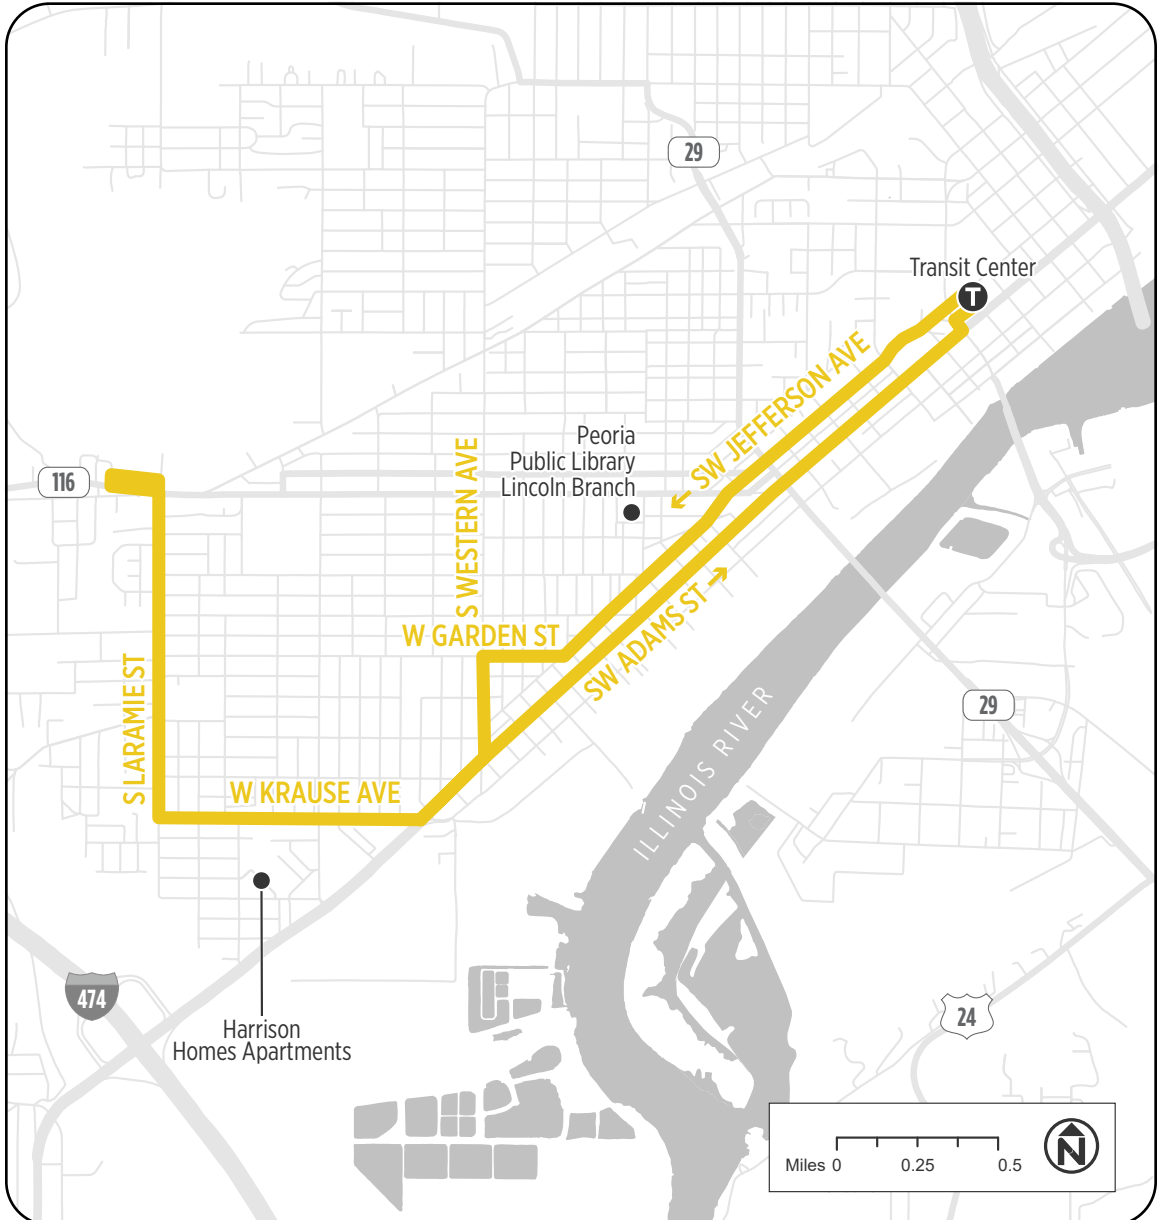

13

#13-South Adams

#13-SOUTH ADAMS

Times are approximate and may vary due to weather, road, and traffic conditions.

LEAVE TRANSIT CENTER	ADAMS & EASTON	OREGON & TREWYN	ARRIVE MADISON PARK	LEAVE MADISON PARK	OREGON & TREWYN	ADAMS & EASTON	ARRIVE TRANSIT CENTER
MONDAY thru FRIDAY							
FROM GARAGE				6:17	6:23	6:27	6:37
6:45	6:55	6:59	7:05	7:17	7:23	7:27	7:37
7:45	7:55	7:59	8:05	8:17	8:23	8:27	8:37
8:45	8:55	8:59	9:05	9:17	9:23	9:27	9:37
9:45	9:55	9:59	10:05	10:17	10:23	10:27	10:37
10:45	10:55	10:59	11:05	11:17	11:23	11:27	11:37
11:45	11:55	11:59	12:05	12:17	12:23	12:27	12:37
12:45	12:55	12:59	1:05	1:17	1:23	1:27	1:37
1:45	1:55	1:59	2:05	2:17	2:23	2:27	2:37
2:45	2:55	2:59	3:05	3:17	3:23	3:27	3:37
3:45	3:55	3:59	4:05	4:17	4:23	4:27	4:37
4:45	4:55	4:59	5:05	5:17	5:23	5:27	5:37
5:45	5:55	5:59	6:05	6:17	6:23	6:27	6:37
6:45	6:55	6:59	7:05	7:17	7:23	7:27	7:37
7:45	7:55	7:59	8:05	8:17	8:23	8:27	8:37
8:45	8:55	8:59	9:05	9:17	9:23	9:27	9:37
9:45	9:55	9:59	10:05	10:17	10:23	10:27	10:37G
10:45	10:55	10:59	11:05				
SATURDAY							
7:45	7:55	7:59	8:05	8:17	8:23	8:27	8:37
8:45	8:55	8:59	9:05	9:17	9:23	9:27	9:37
9:45	9:55	9:59	10:05	10:17	10:23	10:27	10:37
10:45	10:55	10:59	11:05	11:17	11:23	11:27	11:37
11:45	11:55	11:59	12:05	12:17	12:23	12:27	12:37
12:45	12:55	12:59	1:05	1:17	1:23	1:27	1:37
1:45	1:55	1:59	2:05	2:17	2:23	2:27	2:37
2:45	2:55	2:59	3:05	3:17	3:23	3:27	3:37
3:45	3:55	3:59	4:05	4:17	4:23	4:27	4:37
4:45	4:55	4:59	5:05	5:17	5:23	5:27	5:37
5:45	5:55	5:59	6:05	6:17	6:23	6:27	6:37
6:45	6:55	6:59	7:05	7:17	7:23	7:27	7:37
7:45	7:55	7:59	8:05	8:17	8:23	8:27	8:37G
8:45	8:55	8:59	9:05				

G - To Garage

LIGHTFACE denotes A.M. times

BOLDFACE denotes P.M. times

All Seniors (65 & older) pay 50¢ per ride.