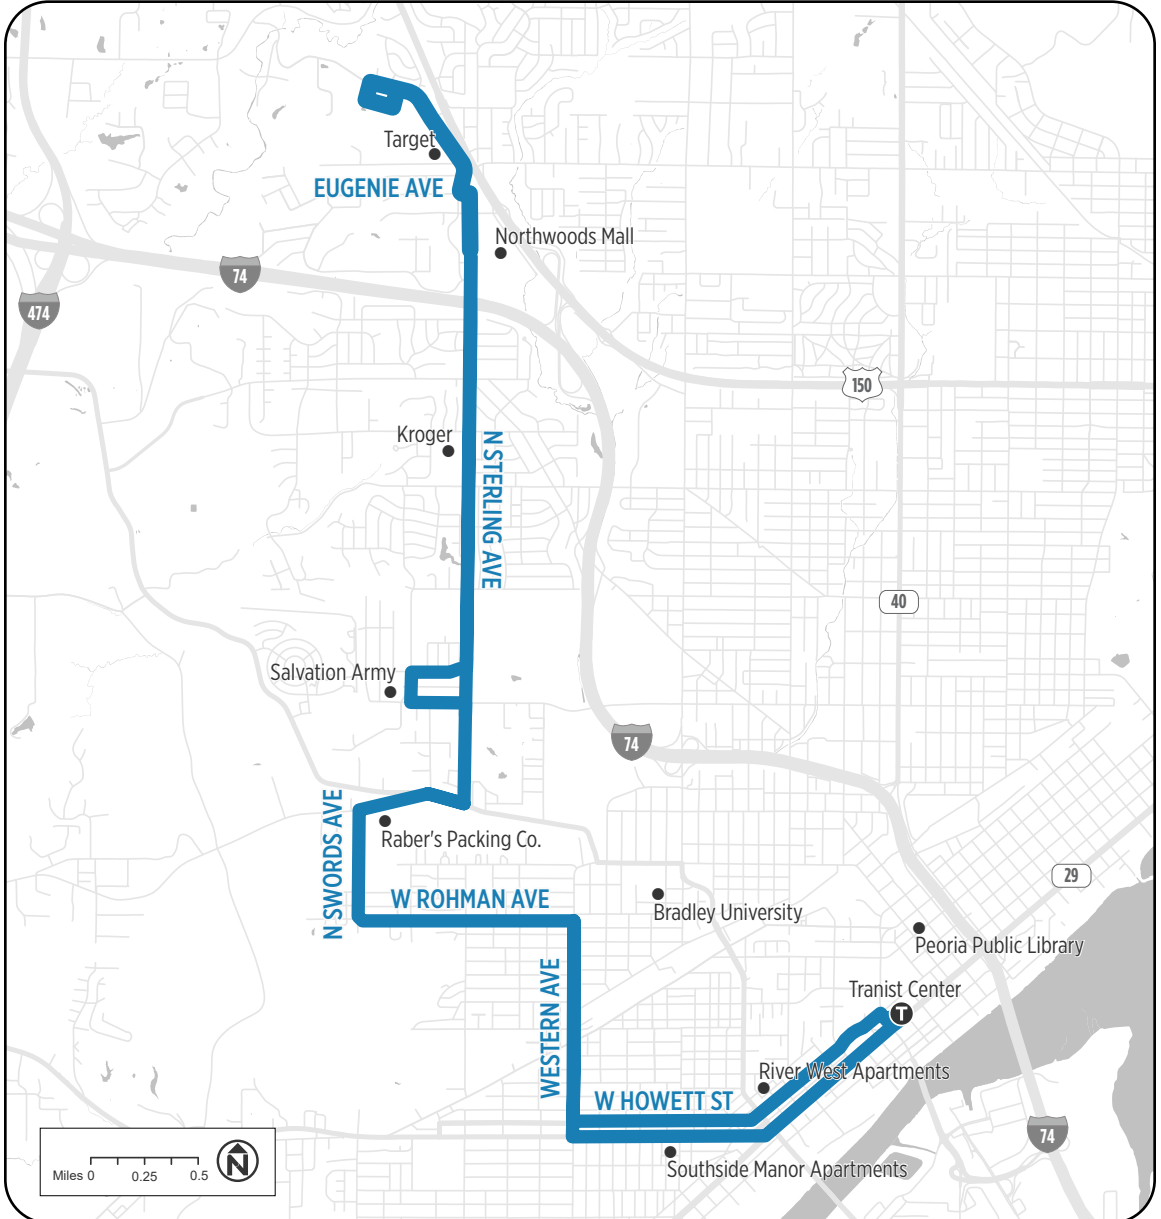

## #5-West Peoria

G - To Garage

LIGHTFACE denotes A.M. times

**BOLDFACE** denotes P.M. times