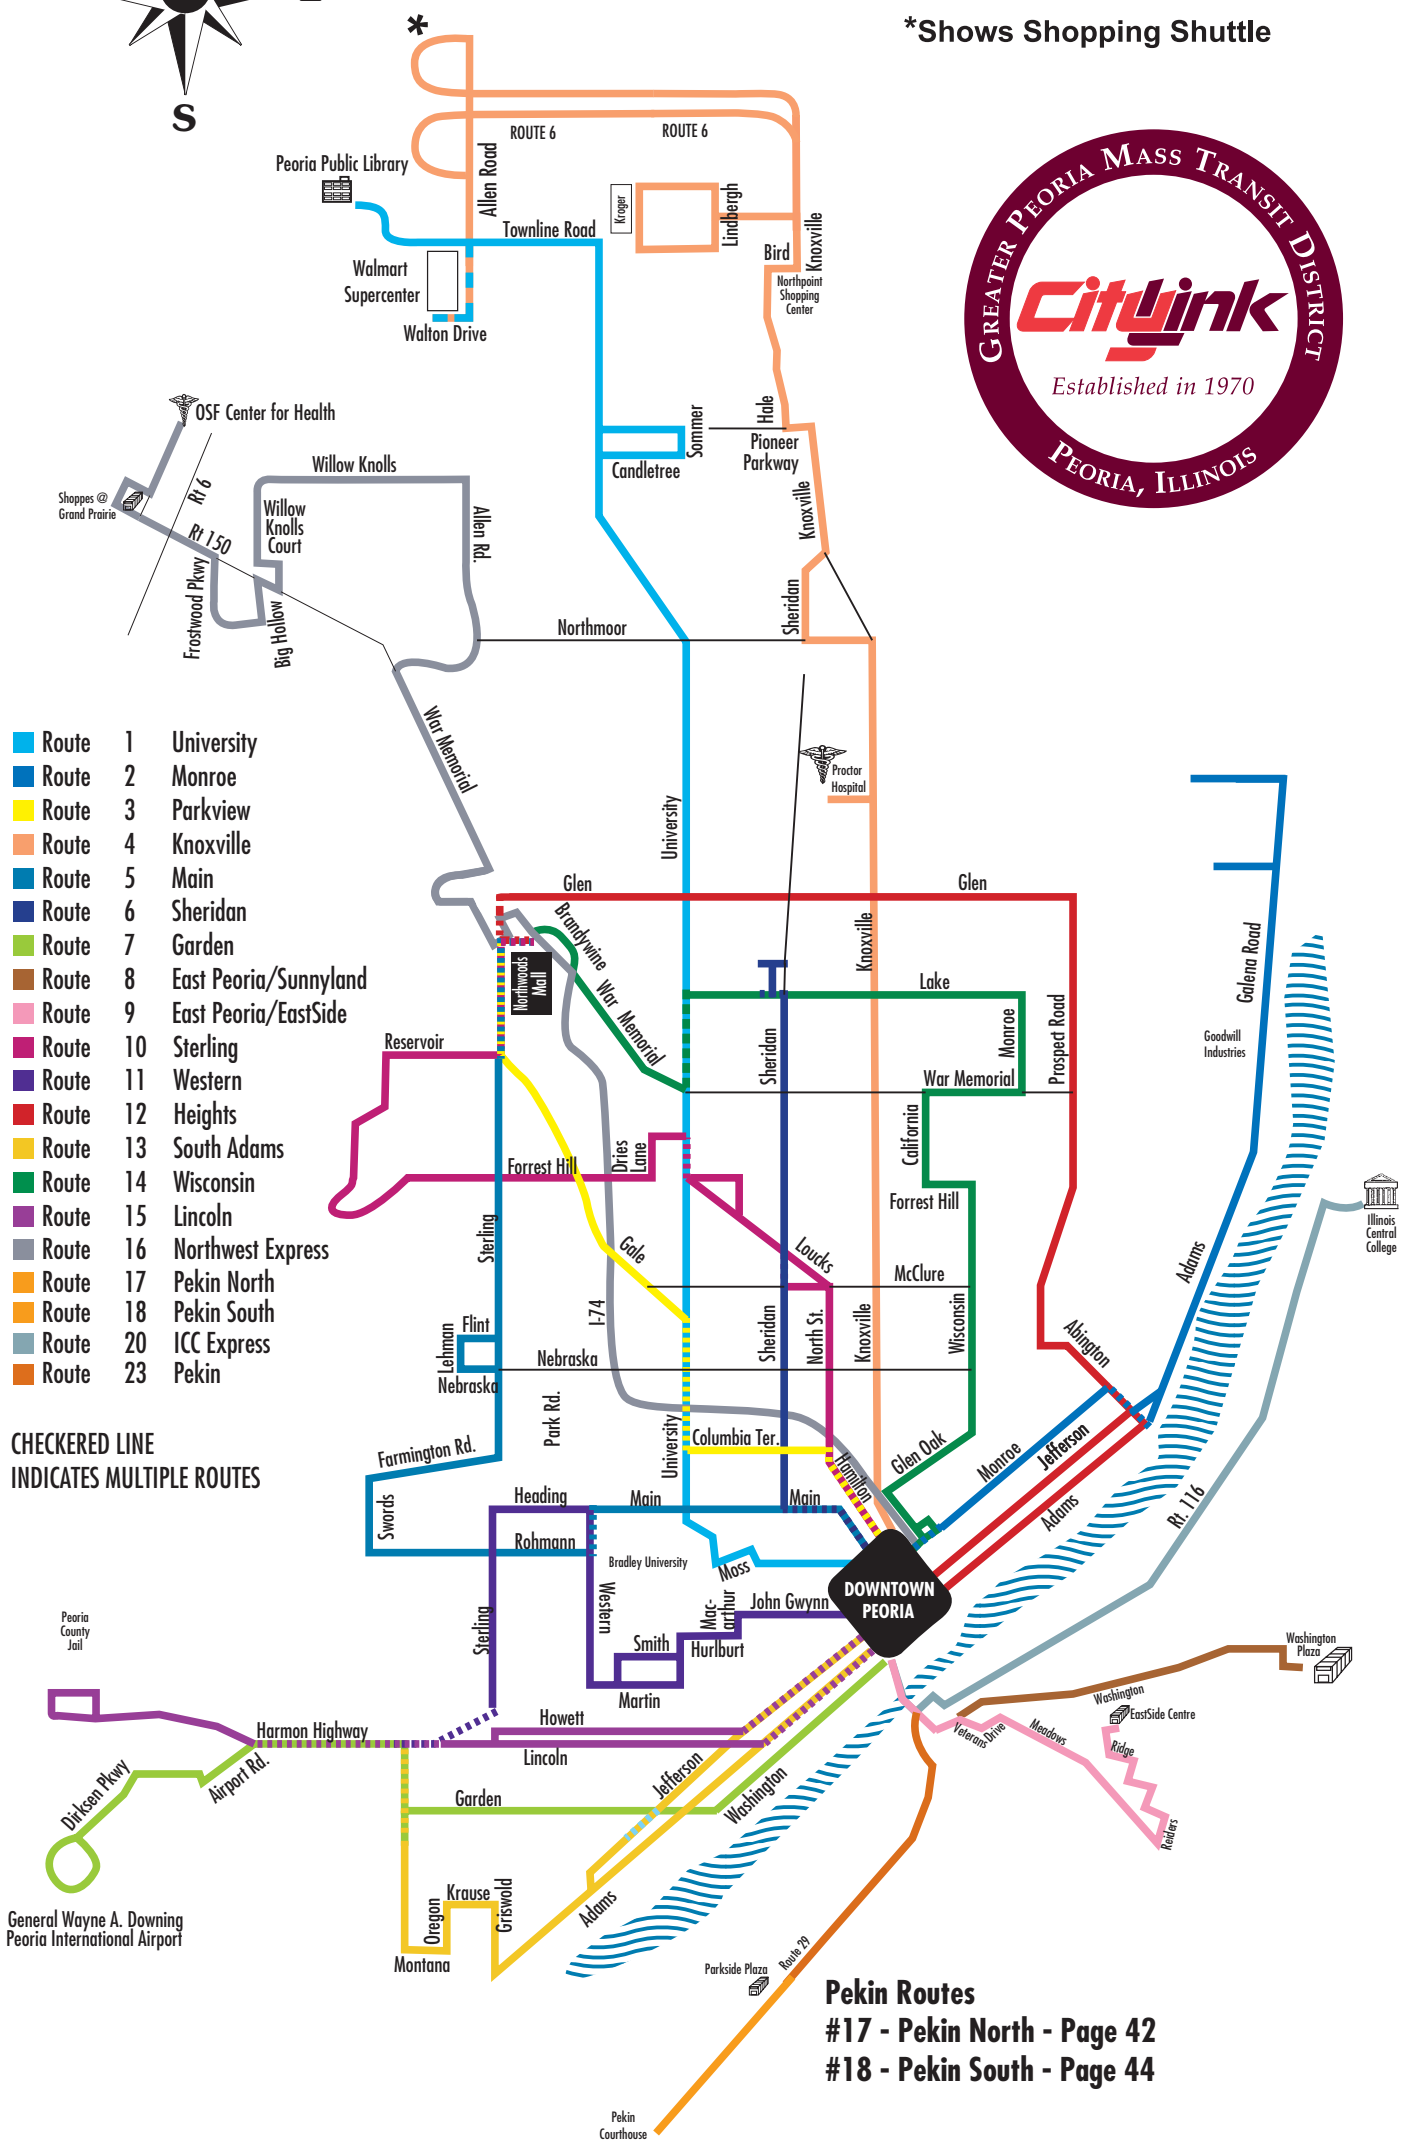

GREATER PEORIA MASS TRANSIT DISTRICT

CITYLINK

ROUTE MAP

*Shows Shopping Shuttle

- Route 1 University
- Route 2 Monroe
- Route 3 Parkview
- Route 4 Knoxville
- Route 5 Main
- Route 6 Sheridan
- Route 7 Garden
- Route 8 East Peoria/Sunnyland
- Route 9 East Peoria/EastSide
- Route 10 Sterling
- Route 11 Western
- Route 12 Heights
- Route 13 South Adams
- Route 14 Wisconsin
- Route 15 Lincoln
- Route 16 Northwest Express
- Route 17 Pekin North
- Route 18 Pekin South
- Route 20 ICC Express
- Route 23 Pekin

CHECKERED LINE INDICATES MULTIPLE ROUTES

Pekin Routes
 #17 - Pekin North - Page 42
 #18 - Pekin South - Page 44