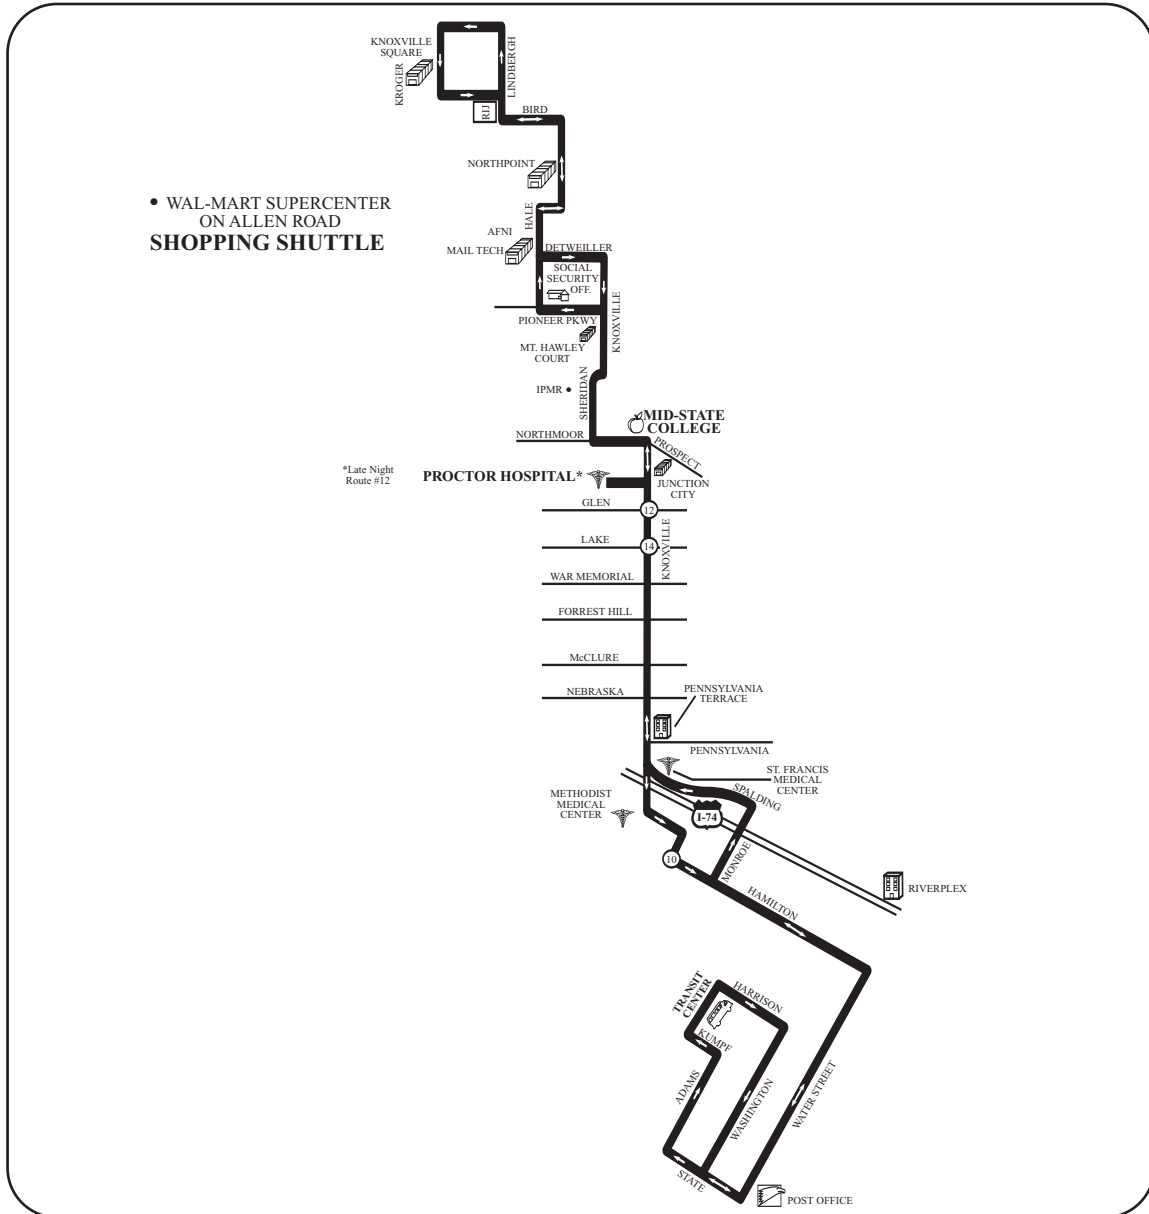

4

#4-Knoxville

This route continues to Wal-mart Supercenter on Allen Rd. (Shopping Shuttle) See next page for times.

#4-KNOXVILLE

Times are approximate and may vary due to weather, road, and traffic conditions.

*Late nite service to Proctor Hospital provided by the #12 Heights. See pages 36 & 37.

G - To Garage

LIGHTFACE denotes AM times

BOLDFACE denotes PM times