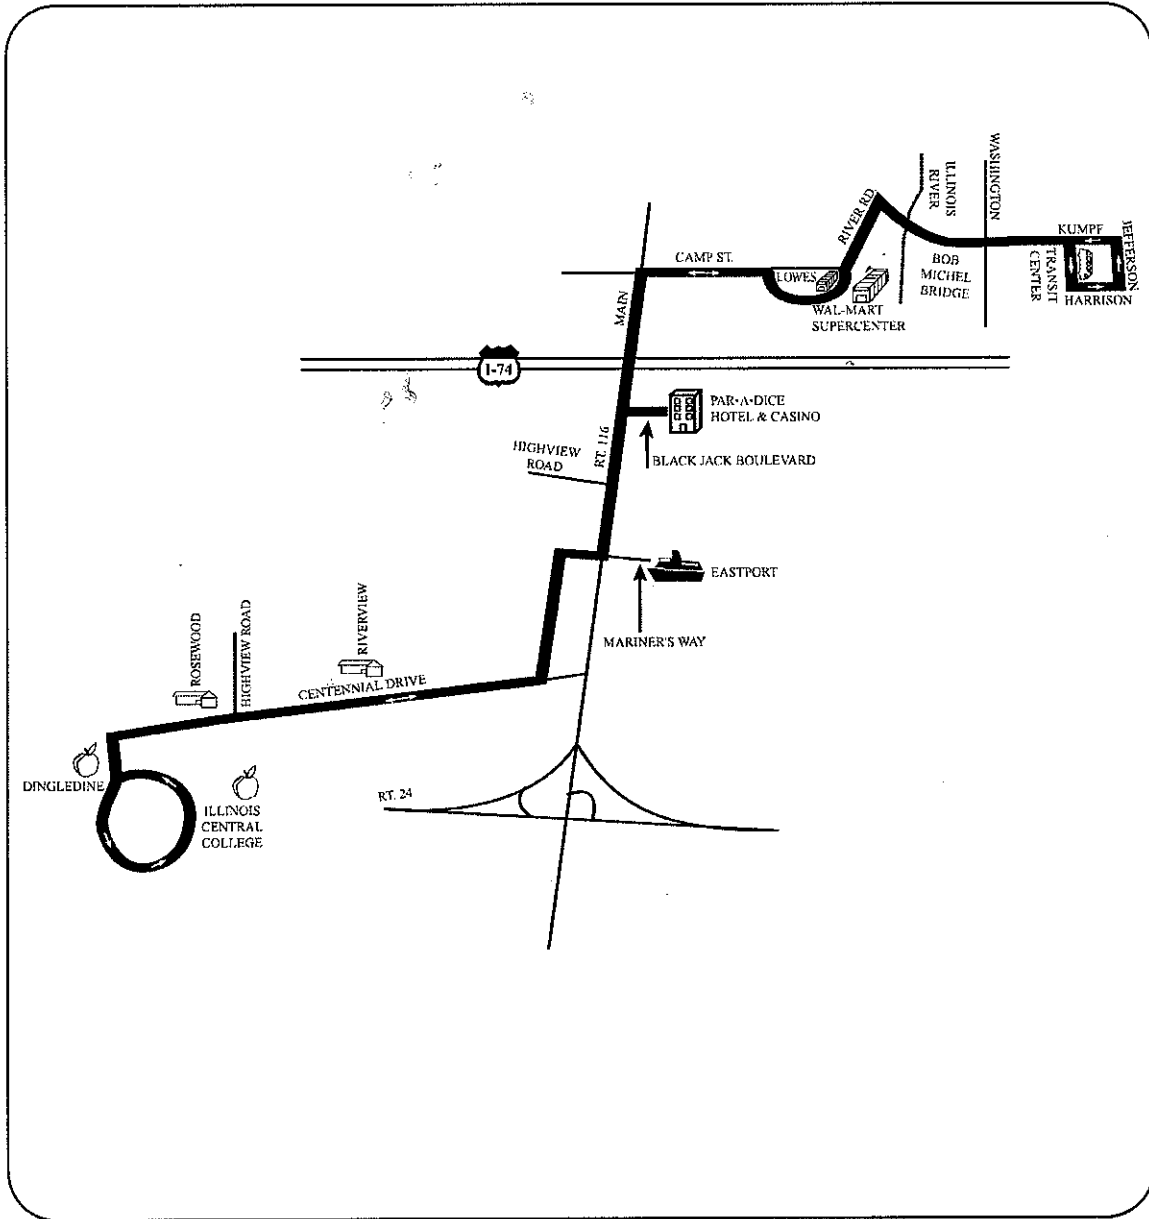

20

#20-ICC EXPRESS

This bus provides service between downtown and Illinois Central College. Other major destinations along the route are the Embassy Suites, Walmart Supercenter, Par•A•Dice Hotel & Casino and Eastport Plaza.

#20-ICC EXPRESS

Times are approximate and may vary due to weather, road, and traffic conditions.

LEAVE TRANSIT CENTER	WAL-MART SUPERCENTER	PAR-A-DICE	ICC DINGLEDINE CAMPUS	ARRIVE ICC	LEAVE ICC	ICC DINGLEDINE CAMPUS	PAR-A-DICE	WAL-MART SUPERCENTER	ARRIVE TRANSIT CENTER
----------------------------	-------------------------	------------	--------------------------	---------------	--------------	--------------------------	------------	-------------------------	-----------------------------

LIGHTFACE denotes AM times

BOLDFACE denotes PM times

G - To Garage