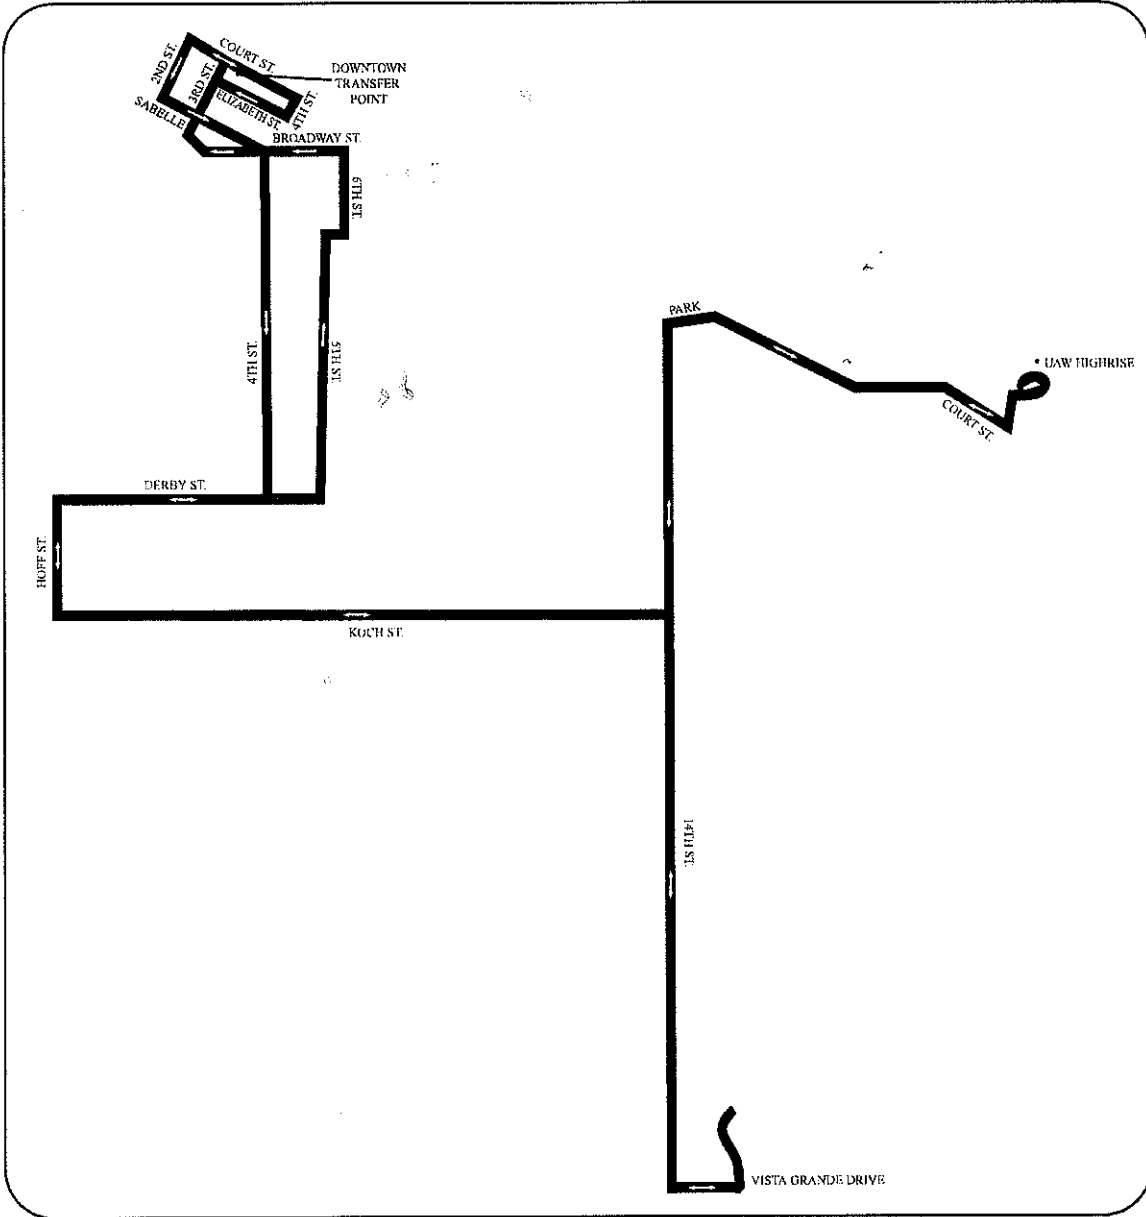

## #18-SOUTH PEKIN

# #18-SOUTH PEKIN

Times are approximate and may vary due to weather, road, and traffic conditions.

COURTHOUSE	HOFF AND DERBY ST.	14TH ST & VISTA GRANDE	FAIRVIEW COURT CUL-DE-SAC	14TH ST & PARK	UAW SENIOR CITIZENS HIGHRISE	UAW SENIOR CITIZENS HIGHRISE	PARK & 14TH ST.	14TH ST. & VISTA GRANDE	FAIRVIEW COURT CUL-DE-SAC	HOFF & DERBY	ARRIVE COURTHOUSE
<b>MONDAY thru FRIDAY</b>											
7:45	7:51	7:56	7:57	8:02	8:05	8:18	8:21	8:25	8:26	8:33	8:40
8:45	8:51	8:56	8:57	9:02	9:05	9:18	9:21	9:25	9:26	9:33	9:40
9:45	9:51	9:56	9:57	10:02	10:05	10:18	10:21	10:25	10:26	10:33	10:40
10:45	10:51	10:56	10:57	11:02	11:05	11:18	11:21	11:25	11:26	11:33	11:40
11:45	11:51	11:56	11:57	12:02	12:05	12:18	12:21	12:25	12:26	12:33	12:40
12:45	12:51	12:56	12:57	1:02	1:05	1:18	1:21	1:25	1:26	1:33	1:40
1:45	1:51	1:56	1:57	2:02	2:05	2:18	2:21	2:25	2:26	2:33	2:40
2:45	2:51	2:56	2:57	3:02	3:05	3:18	3:21	3:25	3:26	3:33	3:40
3:45	3:51	3:56	3:57	4:02	4:05	4:18	4:21	4:25	4:26	4:33	4:40