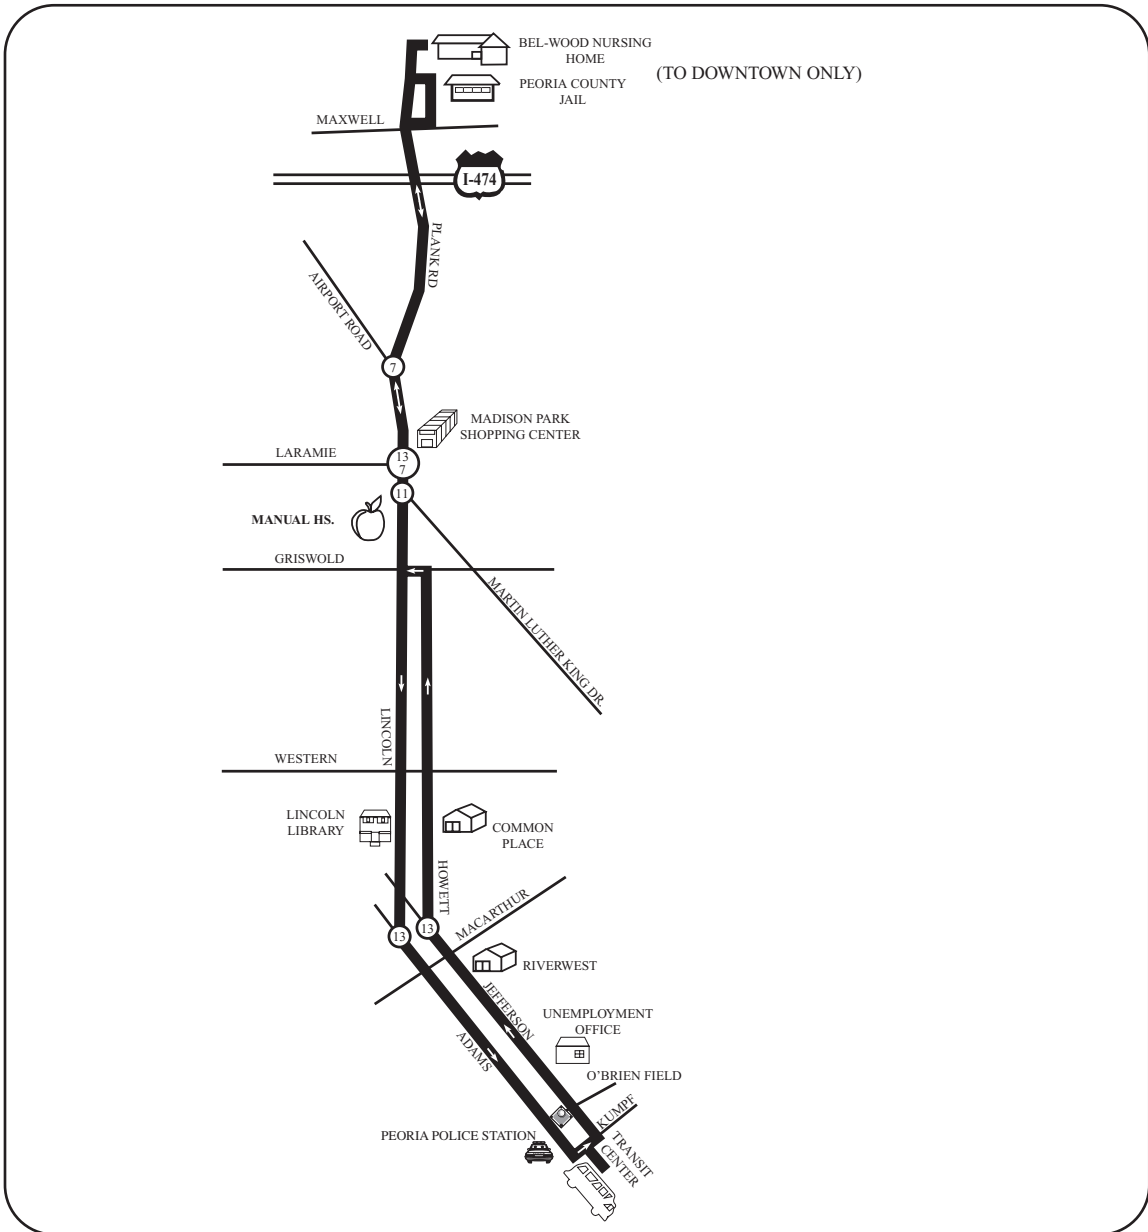

15

#15-Lincoln

#15-LINCOLN

Times are approximate and may vary due to weather, road, and traffic conditions.

LEAVE TRANSIT CENTER	HOWETT & WESTERN	MADISON PARK	ARRIVE BELWOOD	LEAVE BELWOOD	MADISON PARK	LINCOLN & WESTERN	ARRIVE TRANSIT CENTER
MONDAY thru FRIDAY							
					5:50	5:53	6:05
					6:20	6:23	6:35
6:15	6:18	6:25	6:32	6:40	6:50	6:53	7:05
6:45	6:48	6:55	7:02	7:10	7:20	7:23	7:35
7:15	7:18	7:25	7:32	7:40	7:50	7:53	8:05
7:45	7:48	7:55	8:02	8:10	8:20	8:23	8:35
8:15	8:18	8:25	8:32	8:40	8:50	8:53	9:05
8:45	8:48	8:55	9:02G				
9:15	9:18	9:25	9:32	9:40	9:50	9:53	10:05
10:15	10:18	10:25	10:32	10:40	10:50	10:53	11:05
11:15	11:18	11:25	11:32	11:40	11:50	11:53	12:05
12:15	12:18	12:25	12:32	12:40	12:50	12:53	1:05
1:15	1:18	1:25	1:32	1:40	1:50	1:53	2:05
	FROM GARAGE						
2:15	2:18	2:25	2:32	2:10	2:20	2:23	2:35
2:45	2:48	2:55	3:02	2:40	2:50	2:53	3:05
3:15	3:18	3:25	3:32	3:10	3:20	3:23	3:35
3:45	3:48	3:55	4:02	3:40	3:50	3:53	4:05
4:15	4:18	4:25	4:32	4:10	4:20	4:23	4:35
4:45	4:48	4:55	5:02	4:40	4:50	4:53	5:05
5:15	5:18	5:25	5:32	5:10	5:20	5:23	5:35
5:45	5:48	5:55	6:02G	5:40	5:50	5:53	6:05
6:15	6:18	6:25	6:32	6:55	7:05	7:08	7:20
7:30	7:33	7:40	7:47	8:10	8:20	8:23	8:35
8:45	8:48	8:55	9:02	9:25	9:35	9:38	9:50
10:00	10:03	10:10	10:17	10:40	10:50	10:53	11:05
11:15	11:18	11:25	11:32	11:55	12:05	12:08	12:20
12:30	12:33	12:40	12:47G				
SATURDAY							
		FROM GARAGE		7:40	7:50	7:53	8:05
8:15	8:18	8:25	8:32	8:40	8:50	8:53	9:05
9:15	9:18	9:25	9:32	9:40	9:50	9:53	10:05
10:15	10:18	10:25	10:32	10:40	10:50	10:53	11:05
11:15	11:18	11:25	11:32	11:40	11:50	11:53	12:05
12:15	12:18	12:25	12:32	12:40	12:50	12:53	1:05
1:15	1:18	1:25	1:32	1:40	1:50	1:53	2:05
2:15	2:18	2:25	2:32	2:40	2:50	2:53	3:05
3:15	3:18	3:25	3:32	3:40	3:50	3:53	4:05
4:15	4:18	4:25	4:32	4:40	4:50	4:53	5:05
5:15	5:18	5:25	5:32	5:40	5:50	5:53	6:05
6:15	6:18	6:25	6:32	6:55	7:05	7:08	7:20
7:30	7:33	7:40	7:47	8:10	8:20	8:23	8:35
8:45	8:48	8:55	9:02	9:25	9:35	9:38	9:50
10:00	10:03	10:10	10:17G				