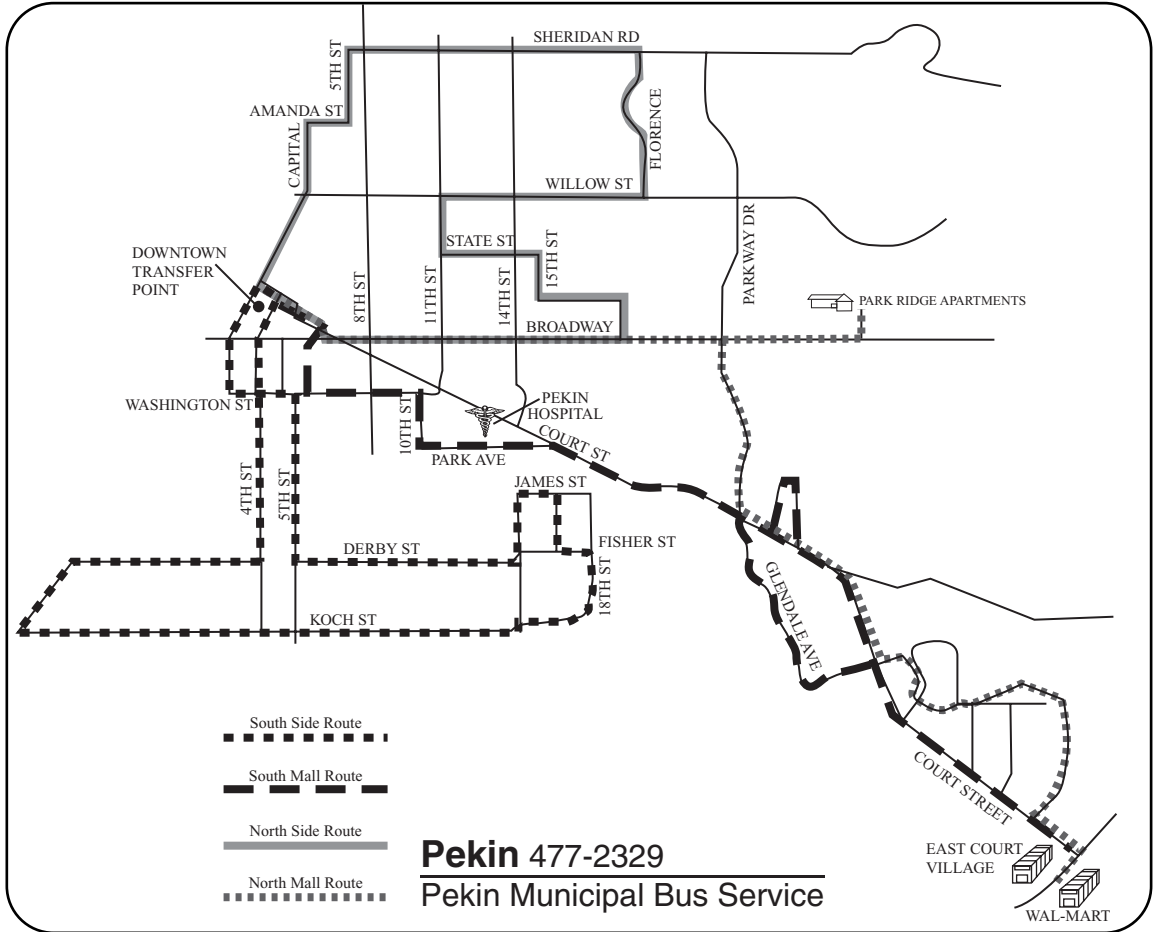

23

#23-Peoria to Pekin

This bus provides service between Peoria and Pekin, while also providing service to Creve Coeur and North Pekin.

23 - PEORIA TO PEKIN

From Peoria to Pekin

LEAVE TRANSIT CENTER	WASHINGTON AND MAIN (EP)	RUSCHE & CREVE COEUR	ROUTE 29 & HIGHLAND STREET	ARRIVE PARKSIDE PLAZA	TRANSFER POINT	LEAVE PARKSIDE PLAZA	ARRIVE PEKIN COURTHOUSE
6:15	6:22	6:28	6:30	6:38		6:45	7:00
7:15	7:22	7:28	7:30	7:38		7:45	8:00
9:15	9:22	9:28	9:30	9:38		9:45	10:00
12:15	12:22	12:28	12:30	12:38		12:45	1:00
2:15	2:22	2:28	2:30	2:38		2:45	3:00
5:15	5:22	5:28	5:30	5:38		5:45	6:00

From Pekin to Peoria

LEAVE PEKIN COURTHOUSE	WILLIAM'S RESTAURANT	ARRIVE PARKSIDE PLAZA	TRANSFER POINT	LEAVE PARKSIDE PLAZA	ROUTE 29 AND RUSCHE LANE	RUSCHE & CREVE COEUR	WASHINGTON & MAIN (EP)	ARRIVE TRANSIT CENTER
6:25	6:37	6:40		6:48	6:54	6:56	7:02	7:10
7:25	7:37	7:40		7:48	7:54	7:56	8:02	8:10
9:25	9:37	9:40		9:48	9:54	9:56	10:02	10:10
12:25	12:37	12:40		12:48	12:54	12:56	1:02	1:10
2:25	2:37	2:40		2:48	2:54	2:56	3:02	3:10
5:25	5:37	5:40		5:48	5:54	5:56	6:02	6:10G

LIGHTFACE denotes AM times

BOLDFACE denotes PM times

Service provided Monday-Friday only.

G - To Garage.

Pekin 477-2329

Pekin Municipal Bus Service

Peoria 676-4040

Pekin Municipal Bus Schedule

Pekin Municipal Bus Schedule

LEAVES DOWNTOWN PEKIN:	SOUTHSIDE ROUTE	SOUTHSIDE MALL ROUTE	NORTHSIDE ROUTE	NORTHSIDE MALL ROUTE
	8:15	8:45	8:45	8:15
	9:15	9:45	9:45	10:15
SERVICE MONDAY THRU FRIDAY ONLY	10:15	10:45	10:45	11:15
	11:15	11:45	11:45	1:15
	1:15	1:45	1:45	3:15
	2:15	2:45	2:45	4:15
	3:15	3:45	3:45	
	4:15	4:45	4:45	