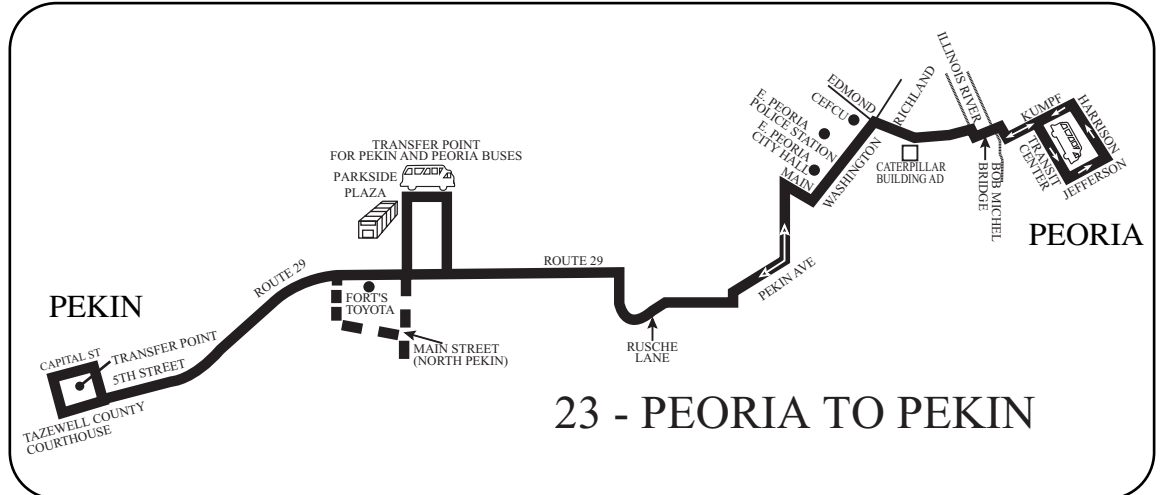

23

#23-Peoria to Pekin

This bus provides service between Peoria and Pekin, while also providing service to Creve Coeur and North Pekin.

23 - PEORIA TO PEKIN

From Peoria to Pekin

LEAVE TRANSIT CENTER	WASHINGTON AND MAIN (EP)	RUSCHE & CREVE COEUR	ROUTE 29 & HIGHLAND STREET	ARRIVE PARKSIDE PLAZA	TRANSFER POINT	LEAVE PARKSIDE PLAZA	ARRIVE PEKIN COURTHOUSE
6:15	6:22	6:28	6:30	6:38		6:45	7:00
7:15	7:22	7:28	7:30	7:38		7:45	8:00
9:15	9:22	9:28	9:30	9:38		9:45	10:00
12:15	12:22	12:28	12:30	12:38		12:45	1:00
2:15	2:22	2:28	2:30	2:38		2:45	3:00
5:15	5:22	5:28	5:30	5:38		5:45	6:00

From Pekin to Peoria

LEAVE PEKIN COURTHOUSE	WILLIAM'S RESTAURANT	ARRIVE PARKSIDE PLAZA	TRANSFER POINT	LEAVE PARKSIDE PLAZA	ROUTE 29 AND RUSCHE LANE	RUSCHE & CREVE COEUR	WASHINGTON & MAIN (EP)	ARRIVE TRANSIT CENTER
6:25	6:37	6:40		6:48	6:54	6:56	7:02	7:10
7:25	7:37	7:40		7:48	7:54	7:56	8:02	8:10
9:25	9:37	9:40		9:48	9:54	9:56	10:02	10:10
12:25	12:37	12:40		12:48	12:54	12:56	1:02	1:10
2:25	2:37	2:40		2:48	2:54	2:56	3:02	3:10
5:25	5:37	5:40		5:48	5:54	5:56	6:02	6:10G

LIGHTFACE denotes AM times

BOLDFACE denotes PM times

Service provided Monday-Friday only.

G - To Garage.

Pekin 477-2329

Pekin Municipal Bus Service

Peoria 676-4040

Pekin Municipal Bus Schedule

Pekin Municipal Bus Schedule

LEAVES DOWNTOWN PEKIN:	SOUTHSIDE ROUTE	SOUTHSIDE MALL ROUTE	NORTHSIDE ROUTE	NORTHSIDE MALL ROUTE
	8:15	8:45	8:45	8:15
	9:15	9:45	9:45	10:15
SERVICE MONDAY THRU FRIDAY ONLY	10:15	10:45	10:45	11:15
	11:15	11:45	11:45	1:15
	1:15	1:45	1:45	3:15
	2:15	2:45	2:45	4:15
	3:15	3:45	3:45	
	4:15	4:45	4:45	