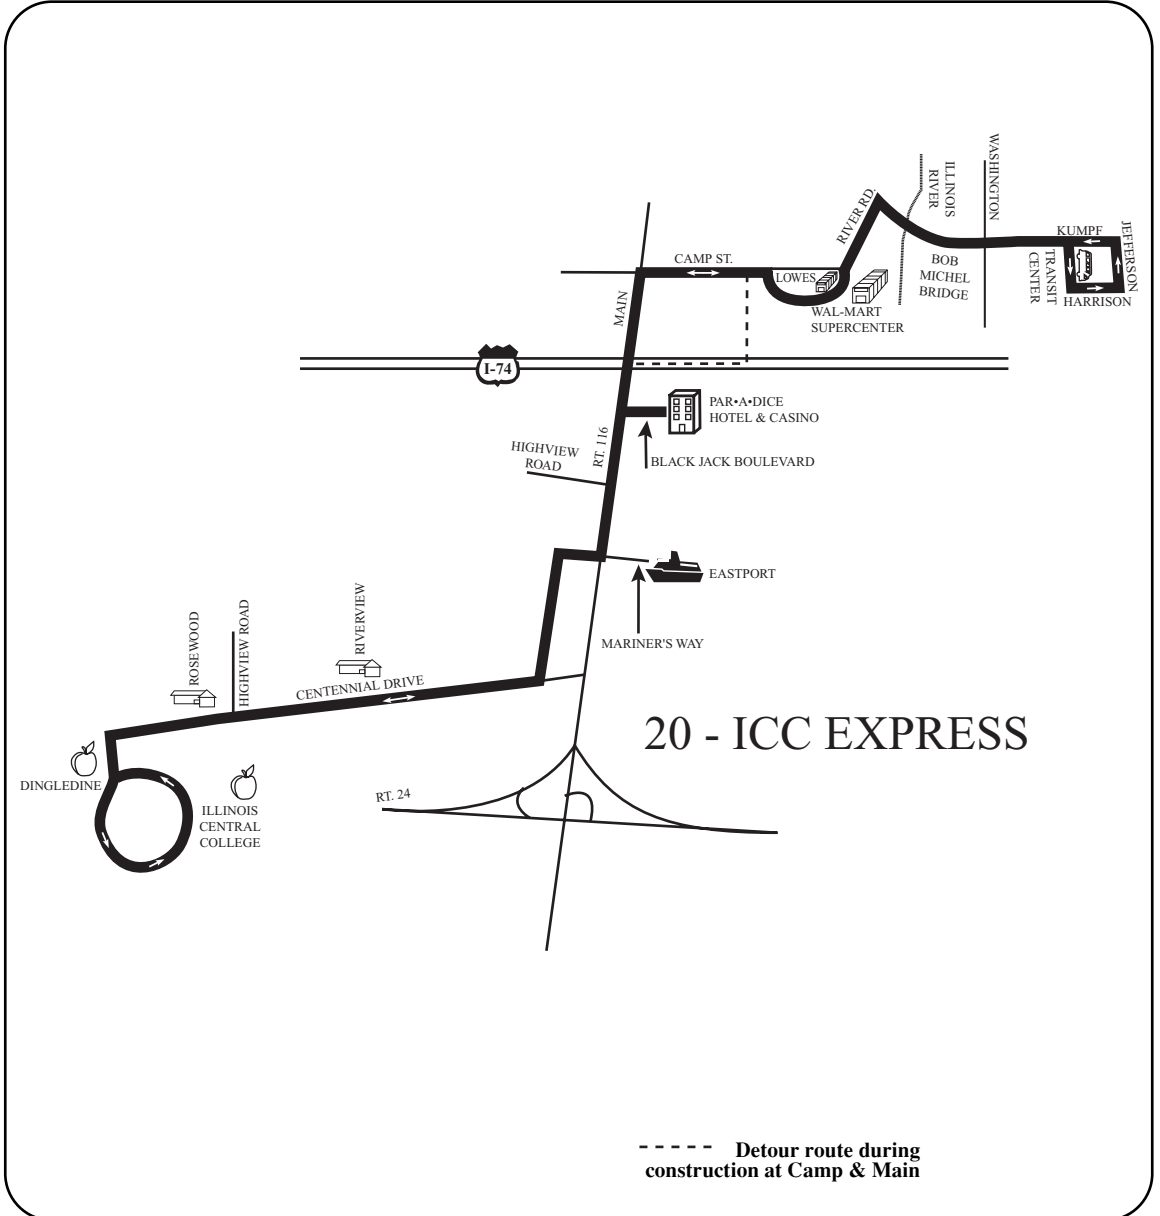

## #20-ICC EXPRESS

This bus provides service between downtown and Illinois Central College. Other major destinations along the route are the Walmart Supercenter, Par•A•Dice Hotel & Casino and Eastport Plaza.

LIGHTFACE denotes AM times

**BOLDFACE** denotes PM times

G - To Garage