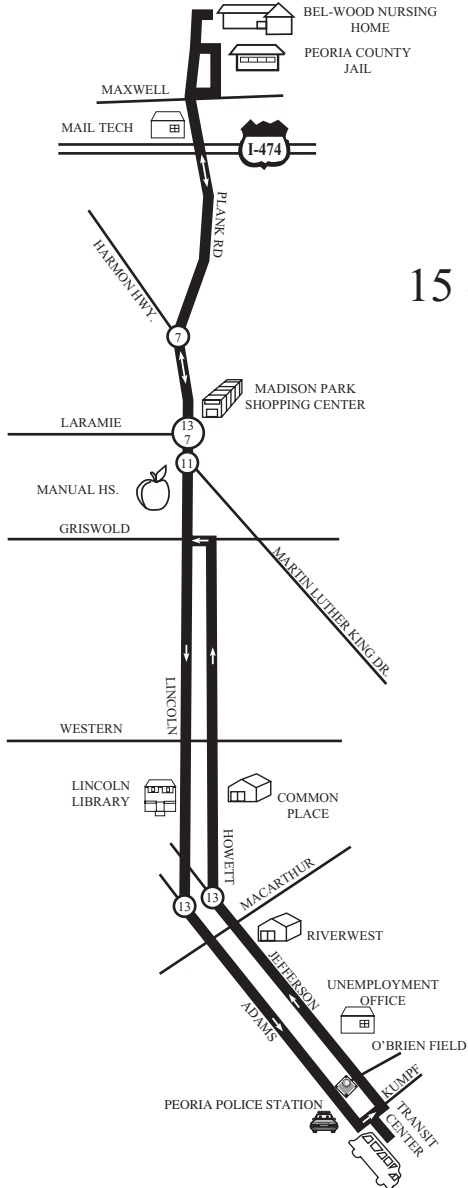

15

#15-Lincoln

This route runs from downtown to Madison Park Shopping Center via Howett, to the Peoria County Jail and the Bel-Wood Nursing Home and comes back on Lincoln past Manual High School to downtown. Upon arrival downtown, the bus continues as the #14 - Wisconsin.