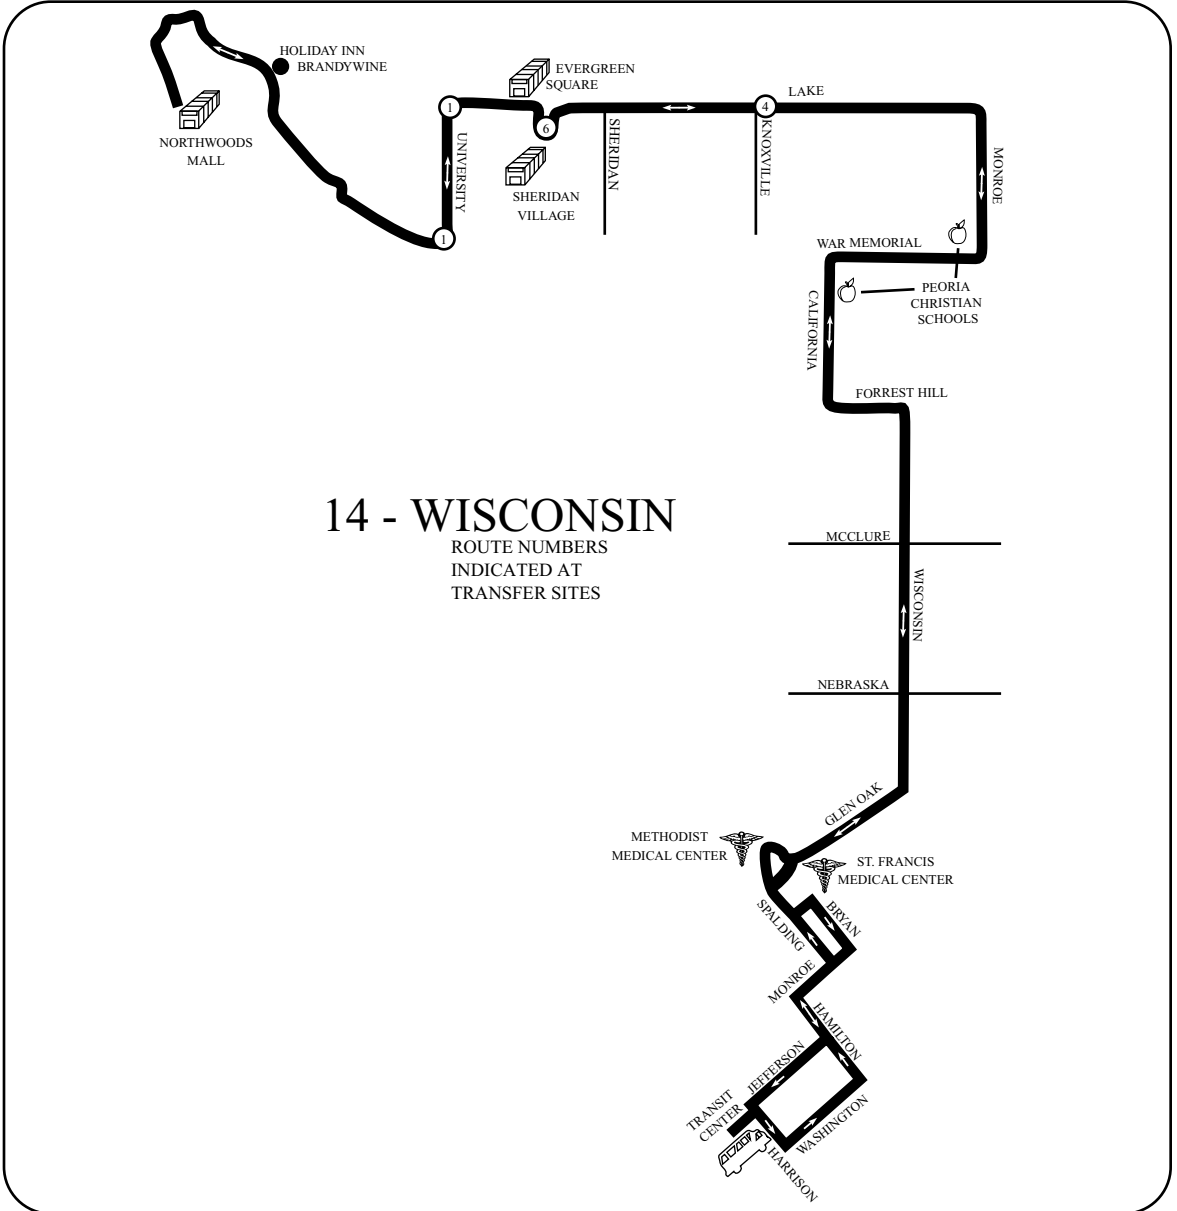

14

#14-Wisconsin

This route takes you from Northwoods Mall past Brandywine to Sheridan Village to Lake Ave. to Wisconsin Ave. to downtown Peoria. Upon arrival downtown, the bus continues as the #15 - Lincoln.

#14-WISCONSIN

Times are approximate and may vary due to weather, road, and traffic conditions.

LEAVE TRANSIT CENTER	ST. FRANCIS HOSPITAL	WISCONSIN & FORREST HILL	SHERIDAN VILLAGE	NORTHWOODS MALL	NORTHWOODS MALL	SHERIDAN VILLAGE	WISCONSIN & FORREST HILL	ST. FRANCIS HOSPITAL	ARRIVE TRANSIT CENTER
----------------------	----------------------	--------------------------	------------------	-----------------	-----------------	------------------	--------------------------	----------------------	-----------------------

* Late nite service to Evergreen Square, these trips do not serve Sheridan Village.

LIGHTFACE denotes AM times

BOLDFACE denotes PM times

G - To Garage

 Route accessible to people using mobility aids. Call 676-4040 for additional accessible trips.