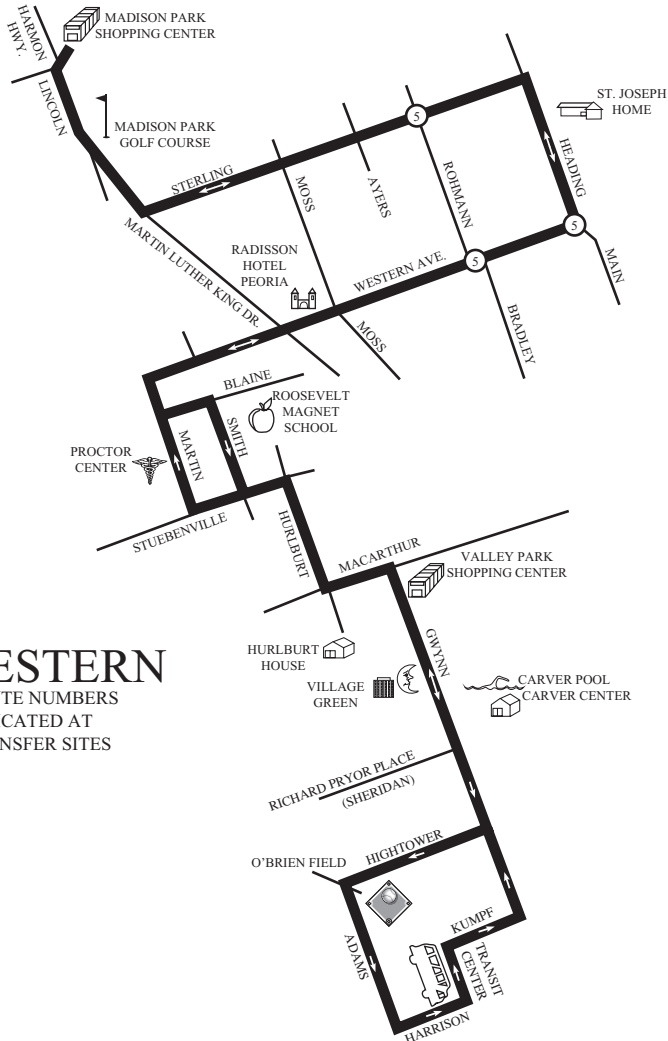

11

#11-Western

This route runs from downtown Peoria by Peoria Castle Lodge to Madison Park Shopping Center. Upon arrival downtown, the bus continues on as the #10 - Sterling.

11 - WESTERN
ROUTE NUMBERS
INDICATED AT
TRANSFER SITES

☪ Late night service via #13 S. Adams.

#11-WESTERN

Times are approximate and may vary due to weather, road, and traffic conditions.

LEAVE
TRANSIT
CENTER

MARTIN &
BLAINE

HEADING &
STERLING

ARRIVE
MADISON
PARK

LEAVE
MADISON
PARK

STERLING &
HEADING

SMITH &
BLAINE

ARRIVE
TRANSIT
CENTER

MONDAY thru FRIDAY

FROM GARAGE				5:43	5:49	5:56	6:10
FROM GARAGE				6:13	6:19	6:26	6:40
6:15	6:22	6:27	6:33	6:43	6:49	6:56	7:10
6:45	6:52	6:57	7:03	7:13	7:19	7:26	7:40
7:15	7:22	7:27	7:33	7:43	7:49	7:56	8:10
7:45	7:52	7:57	8:03	8:13	8:19	8:26	8:40
8:15	8:22	8:27	8:33	8:43	8:49	8:56	9:10
8:45	8:52	8:57	9:03G				
9:15	9:22	9:27	9:33	9:40	9:45	9:52H	10:10
10:15	10:22	10:27	10:33	10:43	10:49	10:56	11:10
11:15	11:22	11:27	11:33	11:43	11:49	11:56	12:10
12:15	12:22	12:27	12:33	12:43	12:49	12:56	1:10
1:15	1:22	1:27	1:33	1:43	1:49	1:56	2:10
FROM GARAGE				2:13	2:19	2:26	2:40
2:15	2:22	2:27	2:33	2:43	2:49	2:56	3:10
2:45	2:52	2:57	3:03	3:13	3:19	3:26	3:40
3:15	3:22	3:27	3:33	3:43	3:49	3:56	4:10
3:45	3:52	3:57	4:03	4:13	4:19	4:26	4:40
4:15H	4:25	4:30	4:36	4:43	4:49	4:56	5:10
4:45	4:52	4:57	5:03	5:13	5:19	5:26	5:40
5:15	5:22	5:27	5:33	5:43	5:49	5:56	6:10
5:45	5:52	5:57	6:03G				
6:15	6:22	6:27	6:33G				

SATURDAY

FROM GARAGE				7:43	7:49	7:56	8:05
8:15	8:22	8:27	8:33	8:43	8:49	8:56	9:05
9:15	9:22	9:27	9:33	9:40	9:45	9:52H	10:05
10:15	10:22	10:27	10:33	10:43	10:49	10:56	11:05
11:15	11:22	11:27	11:33	11:43	11:49	11:56	12:05
12:15	12:22	12:27	12:33	12:43	12:49	12:56	1:05
1:15	1:22	1:27	1:33	1:43	1:49	1:56	2:05
2:15	2:22	2:27	2:33	2:43	2:49	2:56	3:05
3:15	3:22	3:27	3:33	3:43	3:49	3:56	4:05
4:15H	4:25	4:30	4:36	4:43	4:49	4:56	5:05
5:15	5:22	5:27	5:33G				